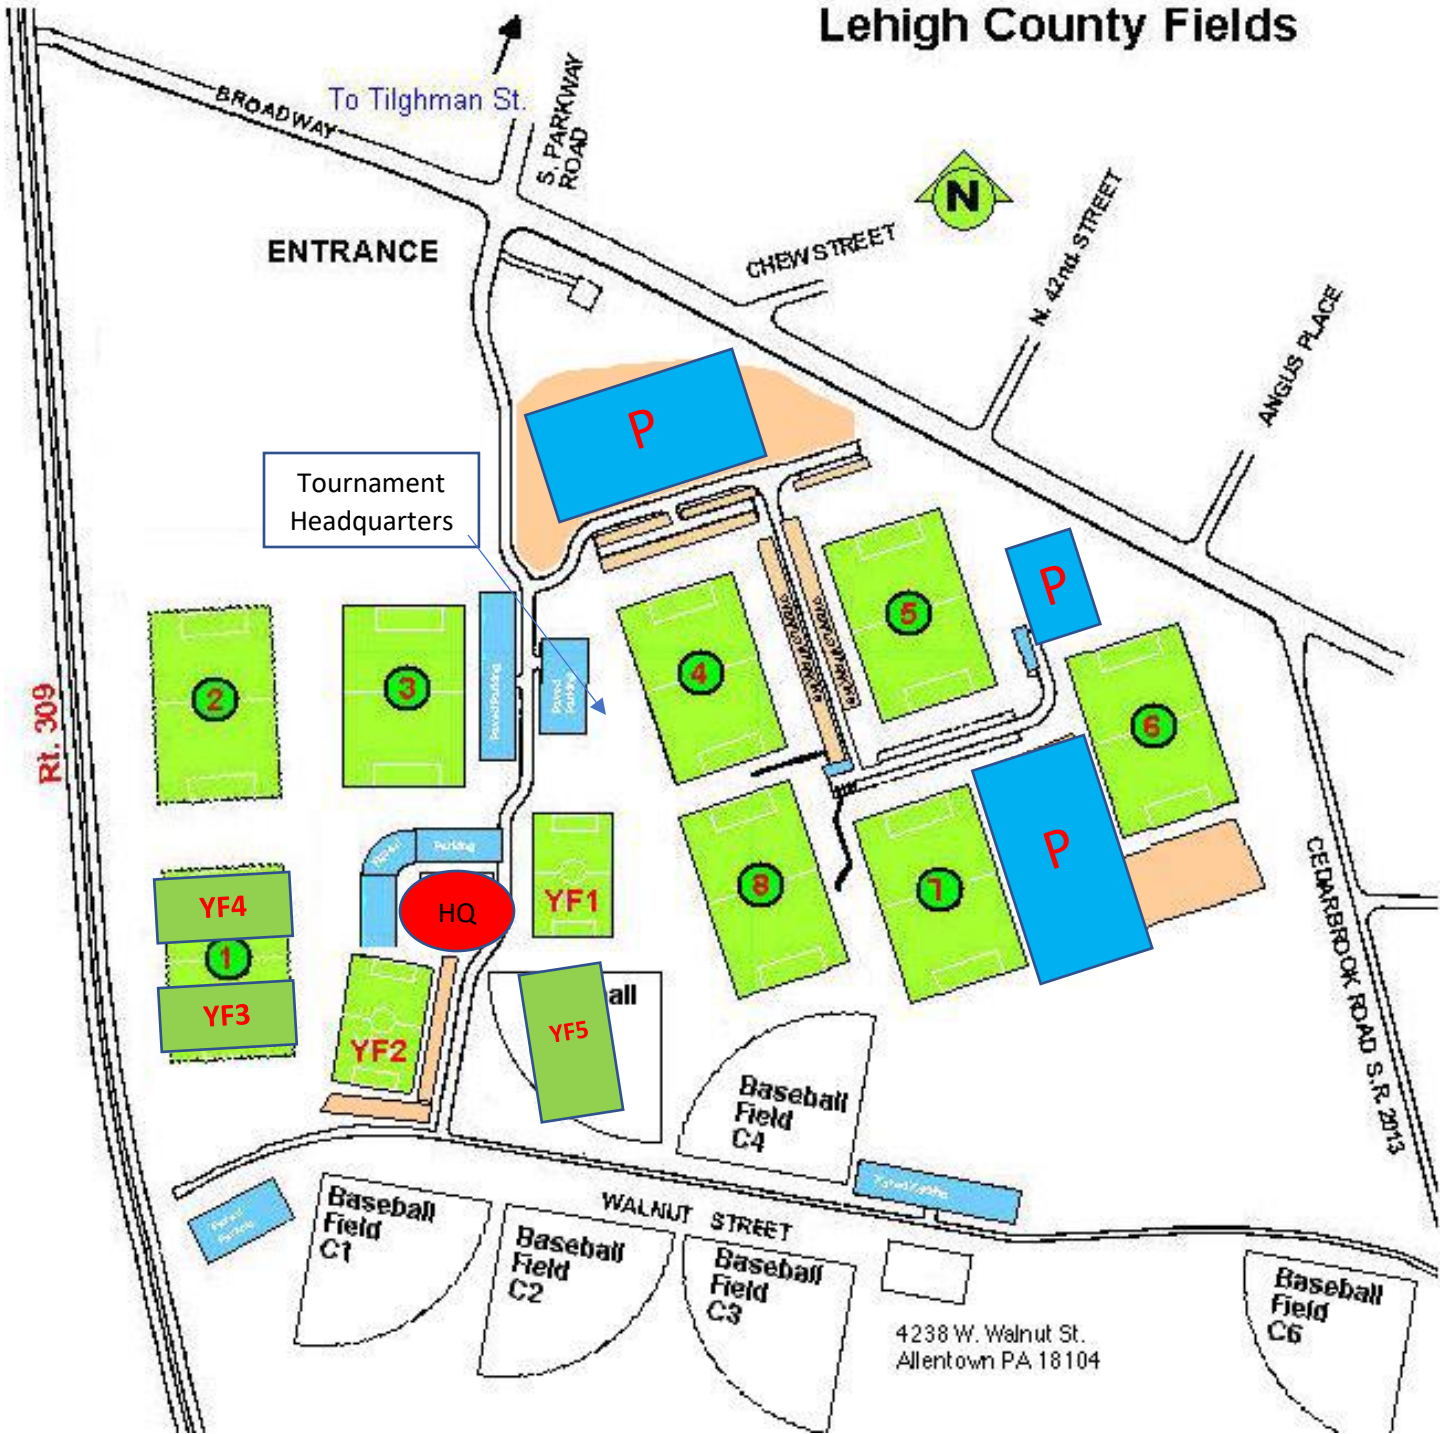

## Lehigh County Fields

# CHRIN COMMUNITY CENTER

Chrin Community Center Fields- 4100 Green Pond Rd, Easton, PA 18045

One way traffic from entrance around building to exit.

# THE SWAIN SCHOOL

The Swain School South 24th Street, Allentown, PA

Toilets 