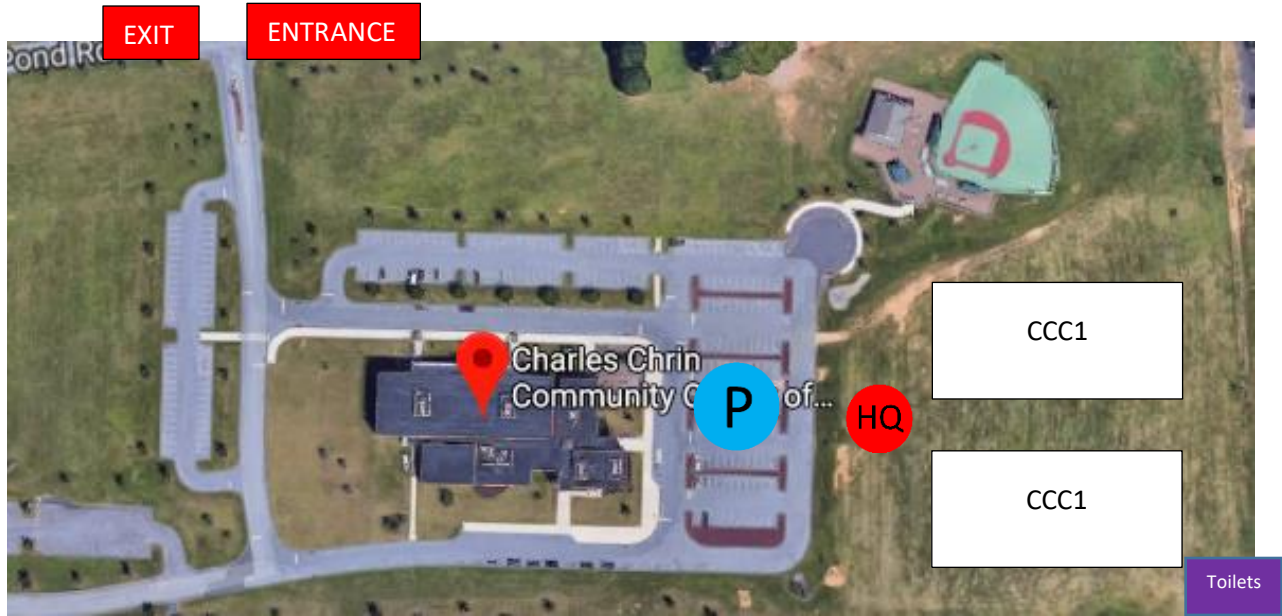

Lehigh County Sports Fields – Site Map

466 Parkway Road - Allentown, PA 18106

-  Parking Lot
-  Tournament HQ

Moravian Middle School – Site Map

Intersection of Stefko Blvd & E. Market St - Bethlehem, PA 18017

-  Parking Lot
-  Street Parking Available
-  Tournament HQ/Concessions
-  Emergency Vehicle Entrances

The Swain School South 24th Street, Allentown, PA

Toilets

Chrin Community Center Fields- 4100 Green Pond Rd, Easton, PA 18045

One way traffic from entrance around building to exit.