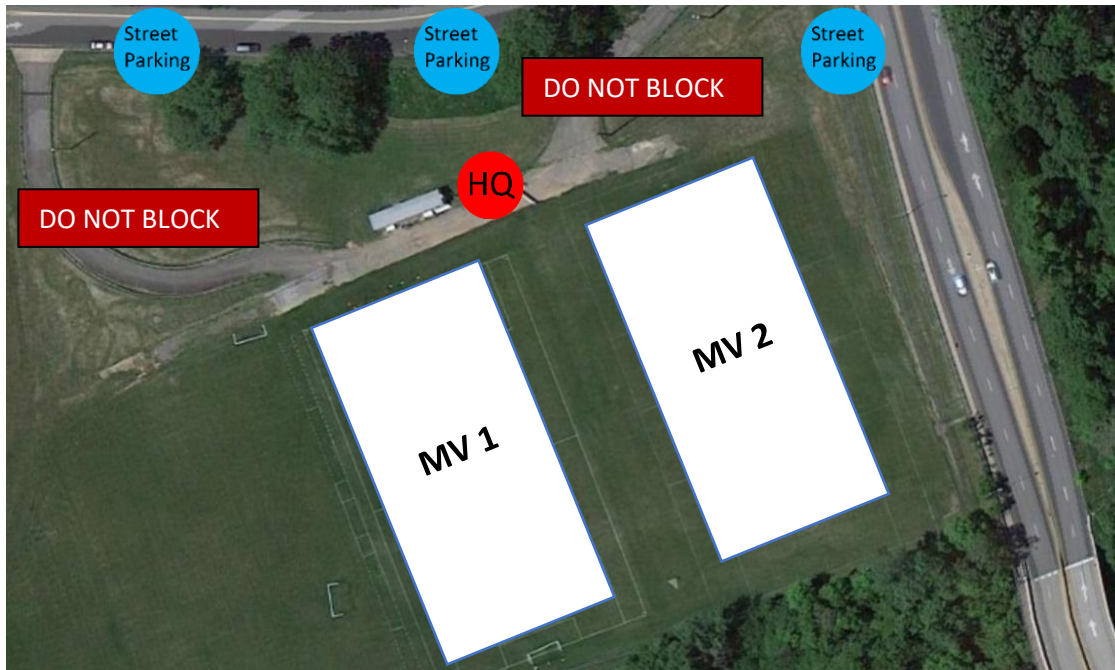

Lehigh County Sports Fields – Site Map

466 Parkway Road - Allentown, PA 18106

-  Parking Lot
-  Tournament HQ

Moravian Middle School – Site Map

Intersection of Stefko Blvd & E. Market St - Bethlehem, PA 18017

-  Parking Lot
-  Street Parking Available
-  Tournament HQ/Concessions
-  Emergency Vehicle Entrances

The Swain School South 24th Street, Allentown, PA

Toilets

Chrin Community Center Fields- 4100 Green Pond Rd, Easton, PA 18045

One way traffic from entrance around building to exit.