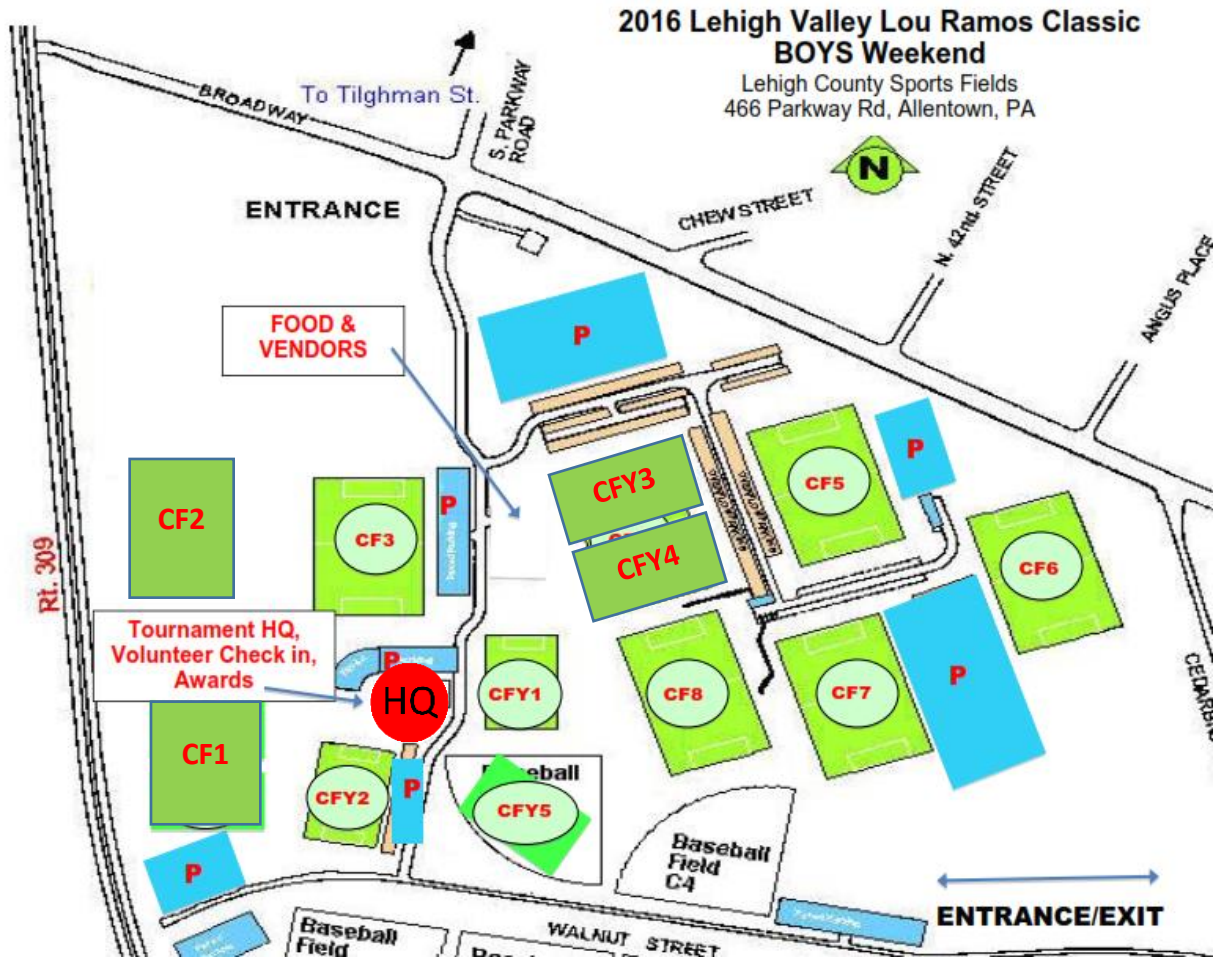

Lehigh County Sports Fields – Site Map

466 Parkway Road - Allentown, PA 18106

-  Parking Lot
-  Tournament HQ

Moravian Middle School – Site Map

Intersection of Stefko Blvd & E. Market St - Bethlehem, PA 18017

-  Parking Lot
-  Street Parking Available
-  Tournament HQ/Concessions
-  Emergency Vehicle Entrances

The Swain School South 24th Street, Allentown, PA

Toilets

Chrin Community Center Fields- 4100 Green Pond Rd, Easton, PA 18045

One way traffic from entrance around building to exit.